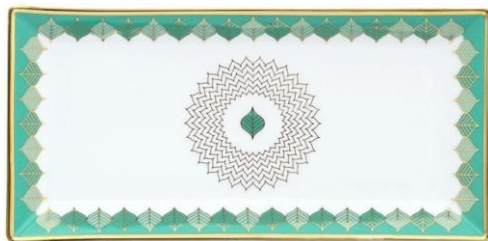

SET OF 2 COFFEE MUGS & 1 TRAY

Mug 4" Dia 3" Capacity 240 ml.

MRP: Rs. 6100/-

COFFEE MUG

MRP Rs. 1,600

TRAY

Height 4.7" x width 9.4"

MRP Rs. 2,900/-

FRUIT BOWL

Height 3" x width/dia 9"

MRP: Rs 5,000/-

SET OF 4 COFFEE MUGS

MRP: Rs. 6,400

Shipping and Packaging charges extra

Devanagiri

The script of India with bold black and white strokes, giving it a monochromatic elegance. The collection features abstract typographic compositions that will add an artistic flair to any dinner table.