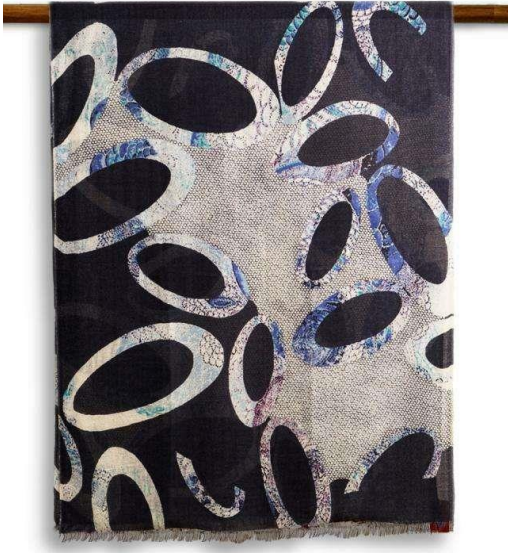

Size: 28 X 80 inches
MRP Rs. 1500/-

Shipping and Packaging charges extra

Modal Stoles

Modal Weave Stole

Size: 28 X 80 inches
MRP Rs. 1500/-

Shipping and Packaging charges extra

Pure Cashmere Neck Scarves

100% cashmere, these are soft and agile with a luxurious hand feel. The chambray weave with dual colors gives these scarves a unique texture & color

Size: L 72 x W 22 inches

MRP: Rs. 10,000/-

3 Colorways: 20 pieces each

Cashmere Silk Scarves

Black, White & Blue Abstract Scarf
Pieces Available: 50
Size: L 79 x W 27.5 inches
MRP Rs. 7425/-

Black, White and Red Abstract Scarf
Pieces Available: 12
Size: L 79 x W 27.5 inches
MRP Rs. 7425/-