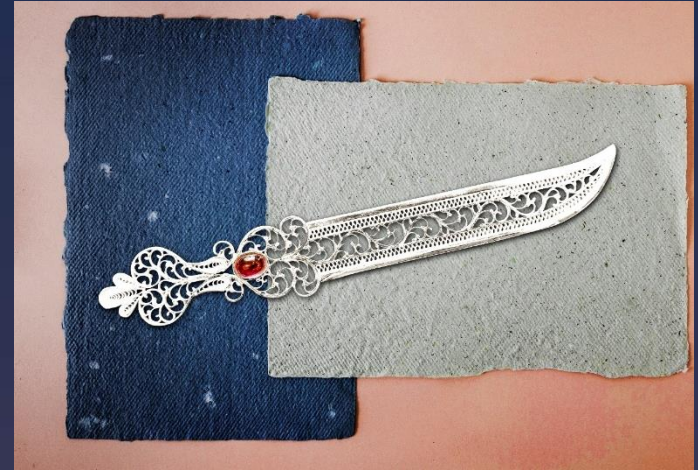

Home Décor Articles

Exclusive Silver Filigree Collection

Every item of filigree is handcrafted by artisans depending upon the complexity of the design. The matrix of the design is first hand-drawn with pure silver wires; thin silver filaments are then melded onto it to form an ethereal work of trellis.

These 3D designs are outcomes of long hours of meticulous and painstaking handcrafted work. It takes close to 300 to 4500 man-hours to make a single piece.

Silver Filigree Bookmark

Silver filigree page marker is a meticulous artwork of about 50 man-hours by two artisans is an ideal choice for any ardent reader

Butterfly Bookmark
Pieces Available: 12
Size: L 6 x W 1.5 inches
MRP Rs. 7081/-

Peacock Bookmark
Pieces Available: 12
Size: L 6 x W 1.5 inch
MRP Rs. 7081/-

Shipping and Packaging charges extra

Silver Filigree Pen and Paper Cutter

Silver filigree Pen with Jalee work is an enticing head turner by any art collector. Meticulously handcrafted for over 100 man-hours by two artisans, this is an impeccable choice for gifting.

Mughal Silver Jalee Pen
Pieces Available: 4
Size: 5.3 inches
MRP Rs. 9656/-